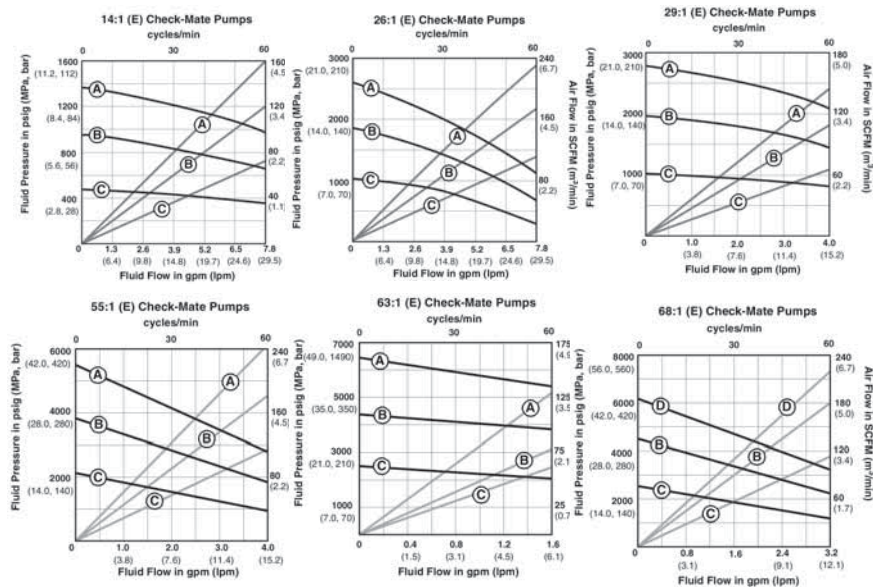

### Ordering Information

Package Number with DataTrak	247973	247976	247974	247977	247975	247978
Package Number without DataTrak	24E006	24E007	24E008	24E009	24E010	24E011
Ratio	14:1	26:1	29:1	55:1	63:1	68:1
Pump with DataTrak	P14MCS	P26MCS	P29MCS	P55MCS	P63MCS	P68MCS
Pump w/o DataTrak	P14DCS	P26DCS	P29DCS	P55DCS	P63DCS	P68DCS
Mounting	Floor Stand (223952)					
3/4 in x 6 ft Air Hose	208610					
1 in x 6 ft Fluid Hose	115042	244657				
System Manual	312863					
Pump Manual	312376					
Pump Lower Manual	312375					
Motor Manual	311238					

Note: Graco recommends 20 cpm or less for supply applications

### Performance Charts

A = 100 psi (7 bar)      C = 40 psi (2.8 bar)  
 B = 70 psi (5.0 bar)      D = 90 psi (6.3 bar)

Test Fluid : #10 Weight Oil for all pumps