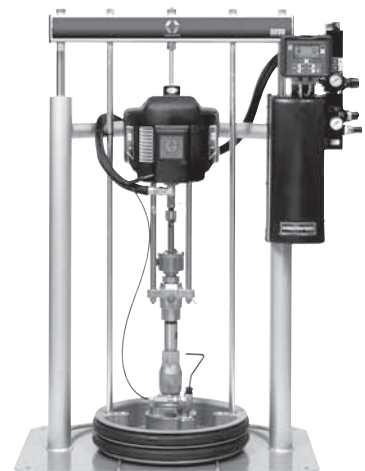

Air Powered Grease Pumps and Packages